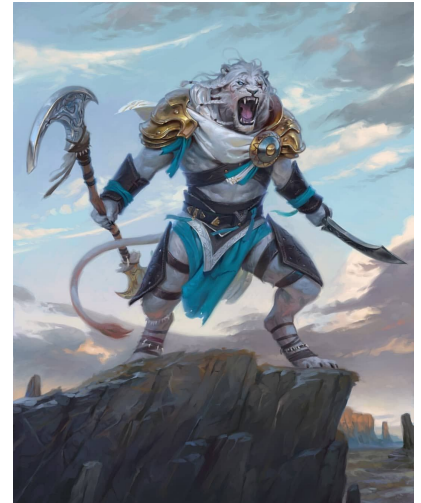

Aleto of the Whitemane

The proud defender of [Piam](#). One of only two [beastkin](#) among the [Order of the Sages](#).

Race	Leonin
Faction	Order of the Sages
Location	Piam
Gender	Male
Birthday	803 AQ
Appearance	
Eyes	Blue
Hair	White
Height	2.21m
Weight	193kg

The current sage of Piam.

Appearance

Aleto stands tall and proud. His bright white manes, the same white as the sands of the [Blankwi Basin](#). He seems both at home, as well as out of place in his environment.

History

The sage of Piam has been in the [Whitemane Clan](#) for quite some time. Traditionally, he is chosen via a hunt in the Blankwi Basin. So too was Aleto chosen as the next sage of Piam in 838 AQ.